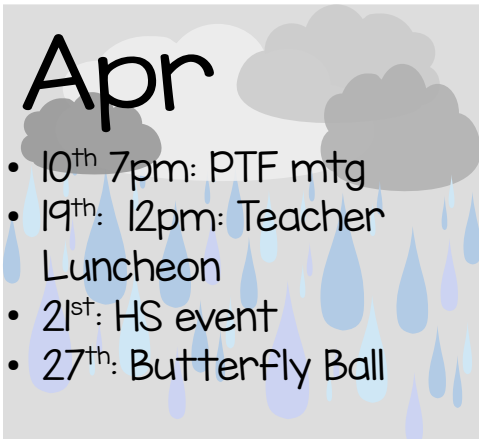

Apr

- 10th 7pm: PTF mtg
- 19th: 12pm: Teacher Luncheon
- 21st: HS event
- 27th: Butterfly Ball